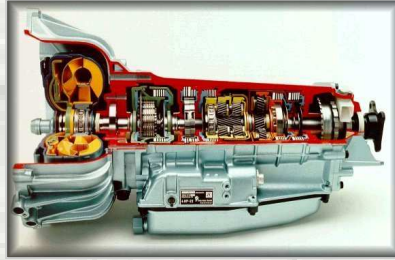

Remanufactured Mercedes Benz Transmissions. Pricing and Installation Chart.

910 81st Ave Unit 24
Oakland, Ca 94621
Phone. 510 346 6291
Fax. 510 346 6691
www.theworkshopmb.com

12 months no interest financing available
(o.a.c). Call for more information.

For models 722.4 and 722.5, please call
for pricing. All transmission are backed
by our 12 month UNLIMITED mileage
warranty on parts an labor.

722.6 Installation pricing, includes torque converter, fluid and coding.
Control module (ETC) may be needed for some models, additional charges will apply, those units will be marked with an * symbol.

1995 E 300 DIESEL	\$3,750.00
1994-1995 E 320	\$3,575.00
1994-1995-E 320 Coupe	\$3,475.80
1994-1995 E 320 Convertible	\$3,575.99
1994-1995 E 320	\$3,499.50
1994-1995 E 420	\$4,205.99
1994 E 500	\$4,205.99
1994-1995 SL 320	\$4,750.80
1996 SL 320 W/722.507 Trans	\$4,975.20
1996 SL 320 W722.605 Trans	\$6,990.89
1997 SL 320 up to ch #F142905	\$6,990.89
1997 SL 320 up to ch #F142096	\$4,098.48
1994-1995 SL 500	\$3,995.16
1996-1997 SL 500	\$6,954.32
1998 SL 500	\$4,754.32
1999-2002 SL 500	\$4,645.98
1994-1995 SL 600	\$4,289.63
1996 SL 600	\$7,254.65
1997 SL 600 up to ch #F142095	\$7,254.65
1997 SL 600 from ch #F142096	\$4,725.30
1998-2002 SL 600*	\$4,650.23
1998-1999 ML 320*	\$4,583.62
2000-2003 ML 320*	\$5,002.03
2003 ML 350*	\$6,245.30